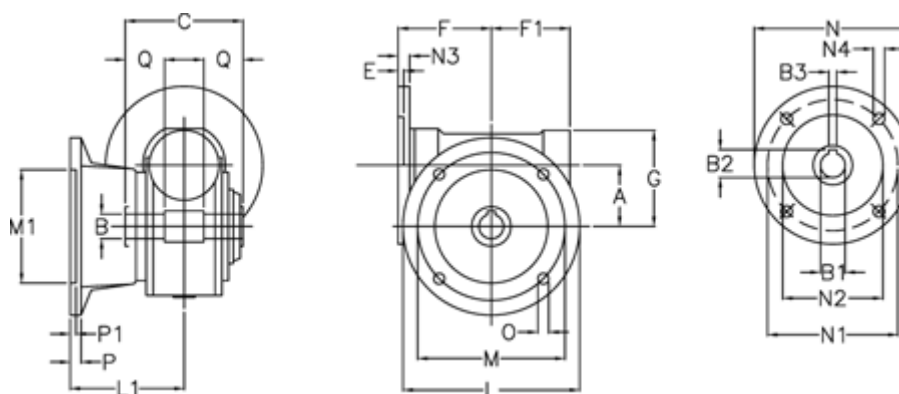

# Data Sheet

Article number: 3902130007445

Description: Worm gear  
VF 130-F1-7-112B5, without lubrication

## Measures

A = 130	F1 = 154	N2 = 180
B = 45 H7	G = 195	N3 = 17
B1 E7 = 28	L = 320	N4 = 13
B2 = 31.3	L1 = 197.5	O = 16
B3 H9 = 8	M = 255	P = 20
C = 165	M1 = 180	P1 = 18
E = 0.5	N = 250	Q = 52.5
F = 185	N1 = 215	